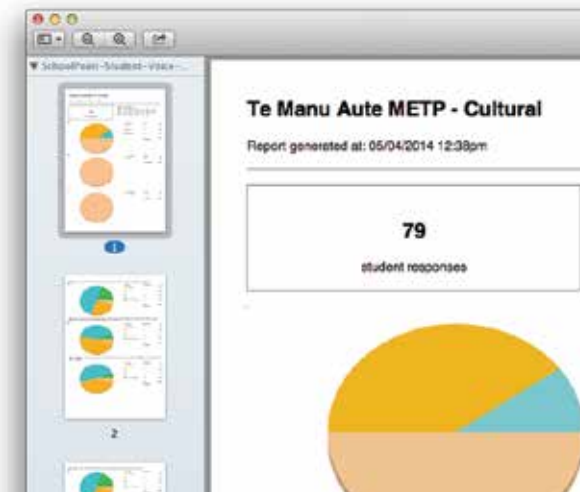

www.SCHOOLPOINT.co.nz
07 281 1600